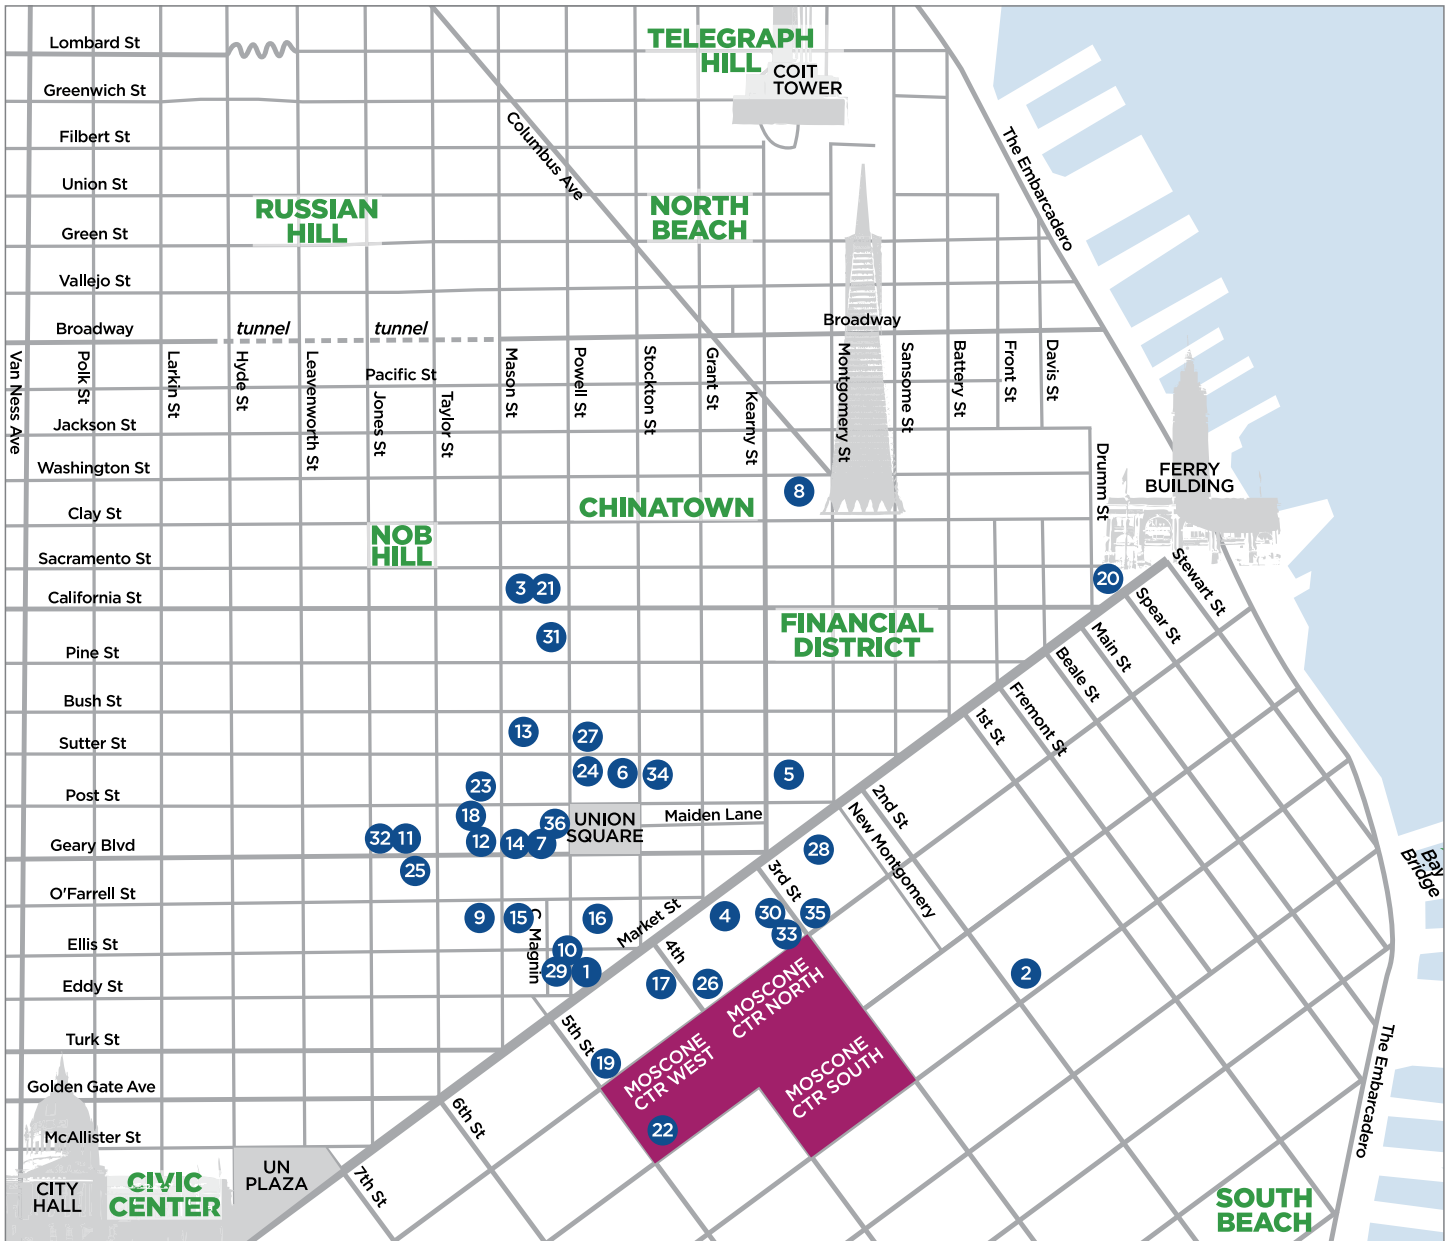

**WORLD DENTAL CONGRESS
SAN FRANCISCO 2019**

Official Hotels

Triple Points for Purchases at ADA Official Hotels

Use your ADA® Preferred Rewards Visa Signature® card for your eligible hotel purchases at any of the ADA official hotels during ADA's annual meeting and earn triple rewards points¹. The ADA Visa Signature Card, issued by U.S. Bank, has one of the most robust rewards points programs, and it was developed just for dentists. Visit ADAVisa.com for more information, or to apply.

¹ Bonus points will be calculated based on net purchases (net purchases are purchases minus credits and returns) made at any of the ADA official hotels listed above between September 3, 2019 and September 10, 2019, in San Francisco, CA. Bonus points will be applied by January 31, 2019. Accounts must be open and in good standing to earn and redeem rewards and benefits. Upon approval, please refer to your Cardmember Agreement for additional information.

The creditor and issuer of the ADA Visa Card is U.S. Bank National Association, pursuant to a license from Visa U.S.A. Inc. © 2019 U.S. Bank National Association.

Visit ADA.org/meeting for additional information.

ADA American Dental Association®
America's leading advocate for oral health